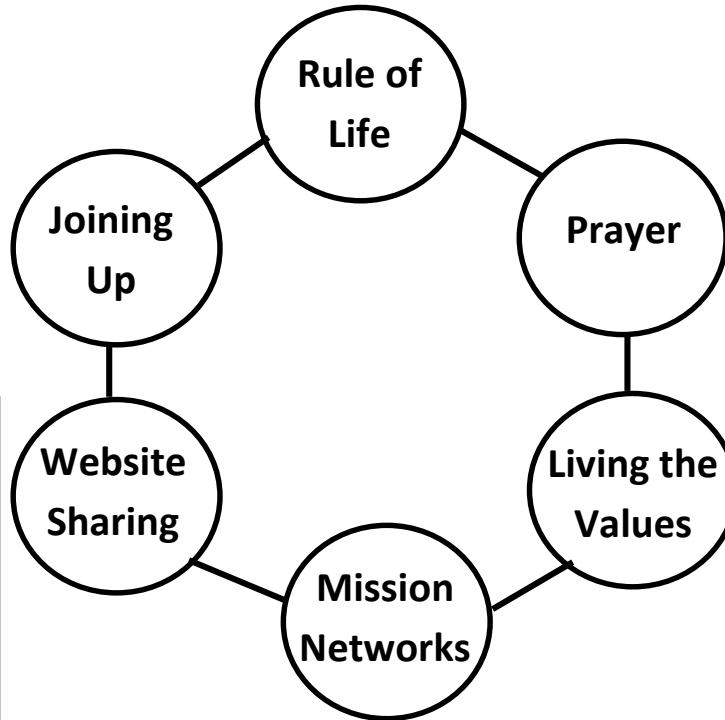

Introducing the Companions of St Aidan

Rule of Life

Explore the Rule of Life and consider the implications of living within it.
See how it relates to the Diocesan values.

Joining Up

Explore the joining up checklist, read the safeguarding guidelines and identify any other information that would be required to help to decide if signing up was a way forward

Prayer

Explore the range of prayer resources and approaches to prayer that help to connect time with God with our busy life.
Explore what is realistic for busy people

Website

Explore the broad shape of the website and the website map.
What suggestion do you have about ensuring effective communication within and outside the community

Living the Values

Explore what are going to be the most challenging aspect of living the values in the Rule of Life

Mission Networks

Explore the range of interests of Companions and how the Mission Networks might become an effective way of supporting each other and giving attention to God and the world.